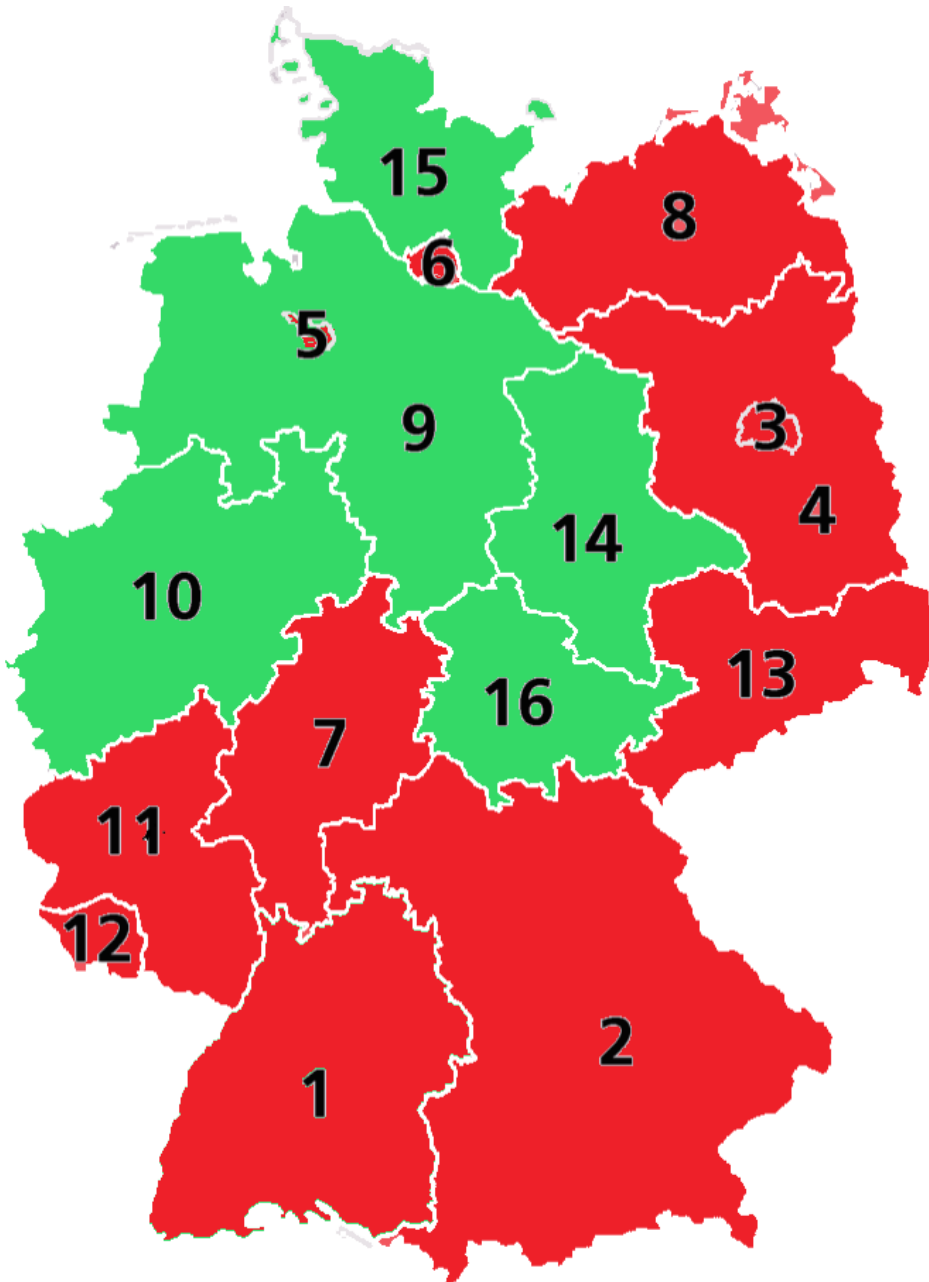

Temporary derogation of Germany Summer Traffic Bans

(every Saturday between 07-20, from 01 July – 31 August)

due to Covid-19

Green - no summer restrictions ;

Red – summer restrictions in force

- 1 - Baden-Württemberg (BW)
- 2 - Bayern (BY)
- 3 - Berlin (BE)
- 4 - Brandenburg (BB)
- 5 - Bremen (HB)
- 6 - Hamburg (HH)
- 7 - Hessen (HE)
- 8 - Mecklenburg-Vorpommern (MV)
- 9 - Niedersachsen (NI)
- 10 - Nordrhein-Westfalen (NW)
- 11 - Rheinland-Pfalz (RP)
- 12 - Saarland (SL)
- 13 - Sachsen (SN)
- 14 - Sachsen-Anhalt (ST)
- 15 - Schleswig-Holstein (SH)
- 16 - Thüringen (TH)

The official source:

https://www.bmvi.de/SharedDocs/DE/Anlage/StV/lkw-fahrverbot-liste-der-massnahmen-laender-covid-19.pdf?__blob=publicationFile